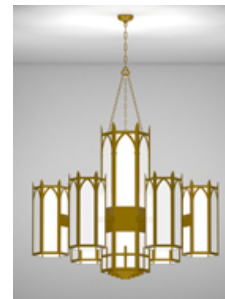

Ipswich
Series