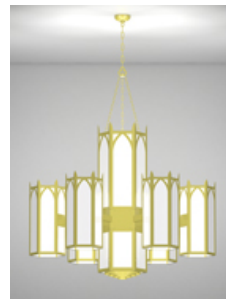

Hagerstown
Series