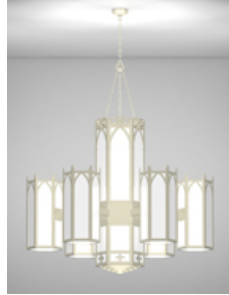

Lancaster
Series