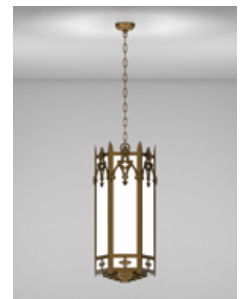

Easton Series