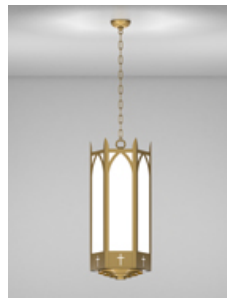

Hartford Series