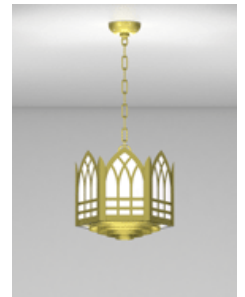

Norwich Series