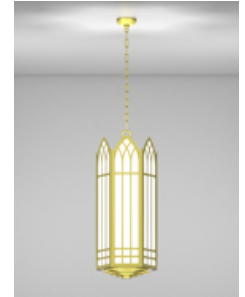

Norwich Series