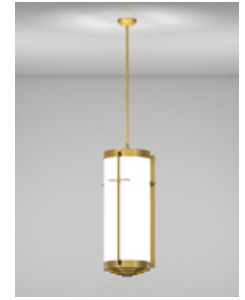

Architectural Lighting

Church Lighting

- Pendant
- Short Pendant
- Large Pendant
- Satellite Pendant
- Cluster Pendant
- Pedestal Mount
- Wall Sconce
- Wall Bracket
- Ceiling Mount
- Directional
- Exterior Lights

Church Lighting Types > Pendant

Contemporary

Bismarck Series

Brookville Series

Chandler Series

Cleveland Series

Corvallis Series

Hampton Series