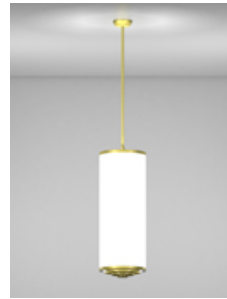

Portland Series