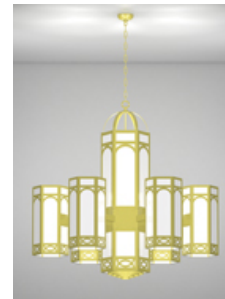

Dover Series