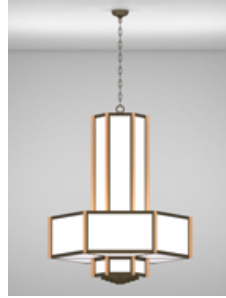

Hampton Series