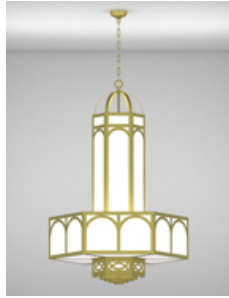

Oxford Series

Roselle Series

Richmond Series

Savannah Series

Taos Series

Architectural Lighting

Church Lighting

- Pendant
- Short Pendant
- Large Pendant
- Satellite Pendant
- Cluster Pendant
- Pedestal Mount
- Wall Sconce
- Wall Bracket
- Ceiling Mount
- Directional
- Exterior Lights

Church Lighting Types > Cluster Pendant

Contemporary

Cleveland Series

Corvallis Series

Hampton Series

Hebron Series

Hancock Series

Hammond Series

Houston Series

Houston Series

Traditional

Cambridge Series

Cambridge Series

Charleston Series

Charleston Series

Dover Series