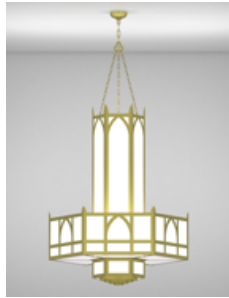

Hagerstown Series