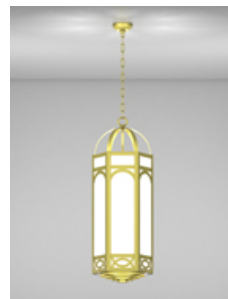

Dover Series