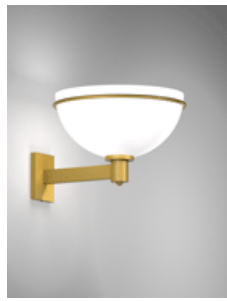

Sacramento Series