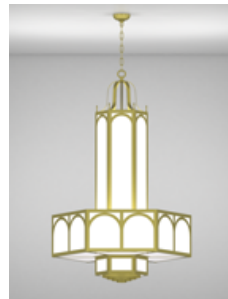

Raleigh Series