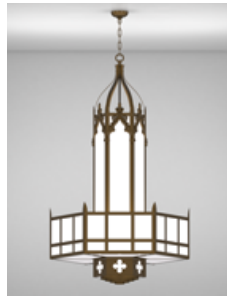

Lafayette Series