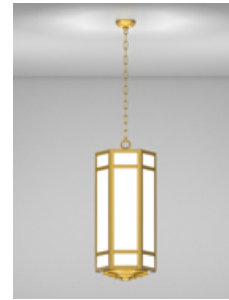

Architectural Lighting

Church Lighting

- Pendant
- Short Pendant
- Large Pendant
- Satellite Pendant
- Cluster Pendant
- Pedestal Mount
- Wall Sconce
- Wall Bracket
- Ceiling Mount
- Directional
- Exterior Lights

Church Lighting Types > Pendant

Contemporary

Bismarck Series

Brookville Series

Chandler Series

Cleveland Series

Corvallis Series

Hampton Series