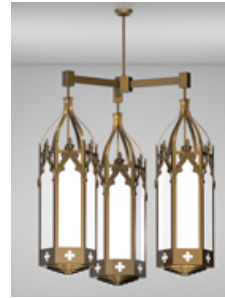

Lafayette Series