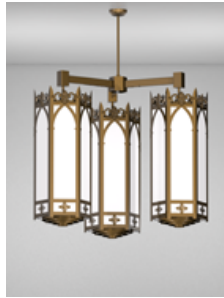

Lancaster Series