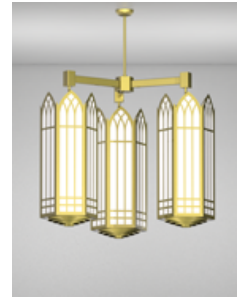

Norwich Series