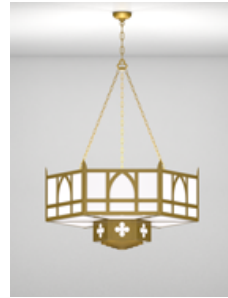

Ipswich Series