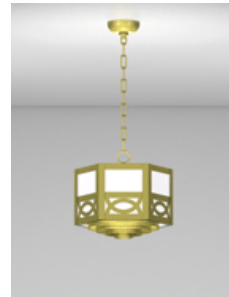

Dover Series