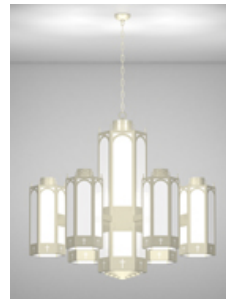

Charleston Series