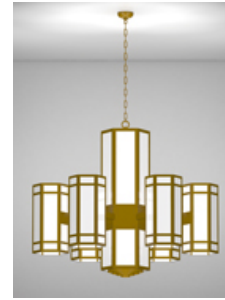

Architectural Lighting

Church Lighting

- Pendant
- Short Pendant
- Large Pendant
- Satellite Pendant
- Cluster Pendant
- Pedestal Mount
- Wall Sconce
- Wall Bracket
- Ceiling Mount
- Directional
- Exterior Lights

Contact Us

Church Lighting Types > Satellite Pendant

Contemporary

Corvallis Series

Hampton Series

Hebron Series

Houston Series

Portland Series