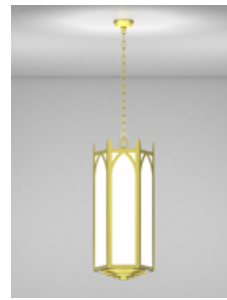

Hagerstown Series