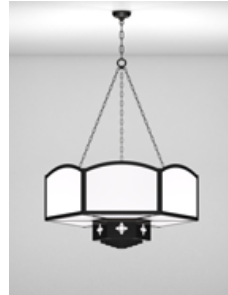

Randolph Series