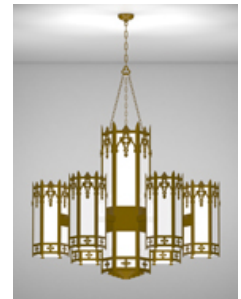

Easton Series