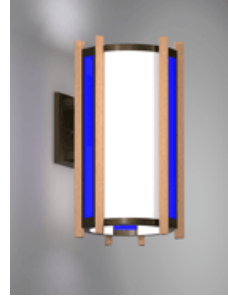

Winchester Series