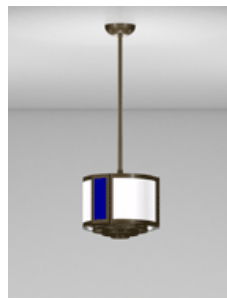

Riverside Series