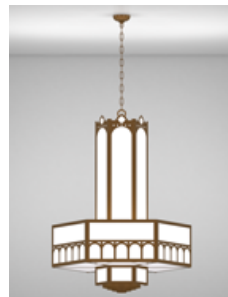

Oxford Series

Roselle Series

Richmond Series

Savannah Series

Taos Series

Architectural Lighting

Church Lighting

- Pendant
- Short Pendant
- Large Pendant
- Satellite Pendant
- Cluster Pendant
- Pedestal Mount
- Wall Sconce
- Wall Bracket
- Ceiling Mount
- Directional
- Exterior Lights

Richmond
Series

Savannah
Series

Taos
Series

Architectural Lighting

Church Lighting

- Pendant
- Short Pendant
- Large Pendant
- Satellite Pendant
- Cluster Pendant
- Pedestal Mount
- Wall Sconce
- Wall Bracket
- Ceiling Mount
- Directional
- Exterior Lights

Raleigh Series

Raleigh Series

Richmond Series

Richmond Series

Taos Series

Taos Series

Architectural Lighting

Church Lighting

- Pendant
- Short Pendant
- Large Pendant
- Satellite Pendant
- Cluster Pendant
- Pedestal Mount
- Wall Sconce
- Wall Bracket
- Ceiling Mount
- Directional
- Exterior Lights

Custom Lighting

**Finishes
Diffusers
Options**