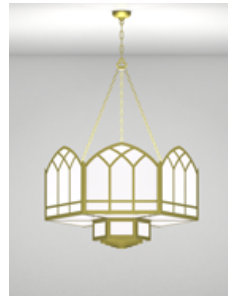

Norwich Series