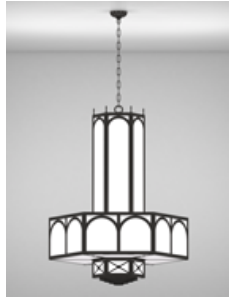

Jamestown Series