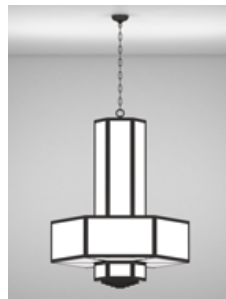

Houston Series