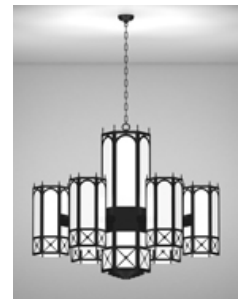

Jamestown
Series