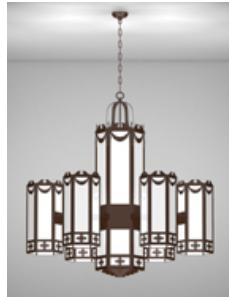

Architectural Lighting

Church Lighting

- Pendant
- Short Pendant
- Large Pendant
- Satellite Pendant
- Cluster Pendant
- Pedestal Mount
- Wall Sconce
- Wall Bracket
- Ceiling Mount
- Directional
- Exterior Lights

Oxford Series

Roselle Series

Richmond Series

Savannah Series

Taos Series

Architectural Lighting

Church Lighting

- Pendant
- Short Pendant
- Large Pendant
- Satellite Pendant
- Cluster Pendant
- Pedestal Mount
- Wall Sconce
- Wall Bracket
- Ceiling Mount
- Directional
- Exterior Lights

Jamestown
Series

Lancaster
Series

Lafayette
Series

Oxford
Series

Raleigh
Series

Richmond
Series

Architectural Lighting

Church Lighting

- Pendant
- Short Pendant
- Large Pendant
- Satellite Pendant
- Cluster Pendant
- Pedestal Mount
- Wall Sconce
- Wall Bracket
- Ceiling Mount
- Directional
- Exterior Lights

Custom Lighting

**Finishes
Diffusers
Options**