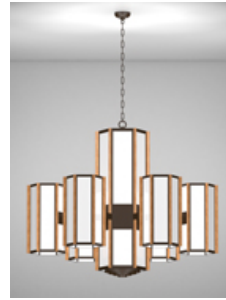

Hampton Series