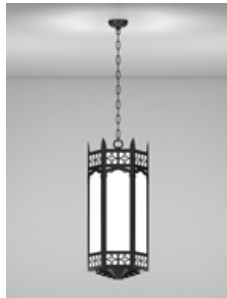

Architectural Lighting

Church Lighting

- Pendant
- Short Pendant
- Large Pendant
- Satellite Pendant
- Cluster Pendant
- Pedestal Mount
- Wall Sconce
- Wall Bracket
- Ceiling Mount
- Directional
- Exterior Lights

Oxford Series

Roselle Series

Richmond Series

Savannah Series

Taos Series

Architectural Lighting

Church Lighting

- Pendant
- Short Pendant
- Large Pendant
- Satellite Pendant
- Cluster Pendant
- Pedestal Mount
- Wall Sconce
- Wall Bracket
- Ceiling Mount
- Directional
- Exterior Lights